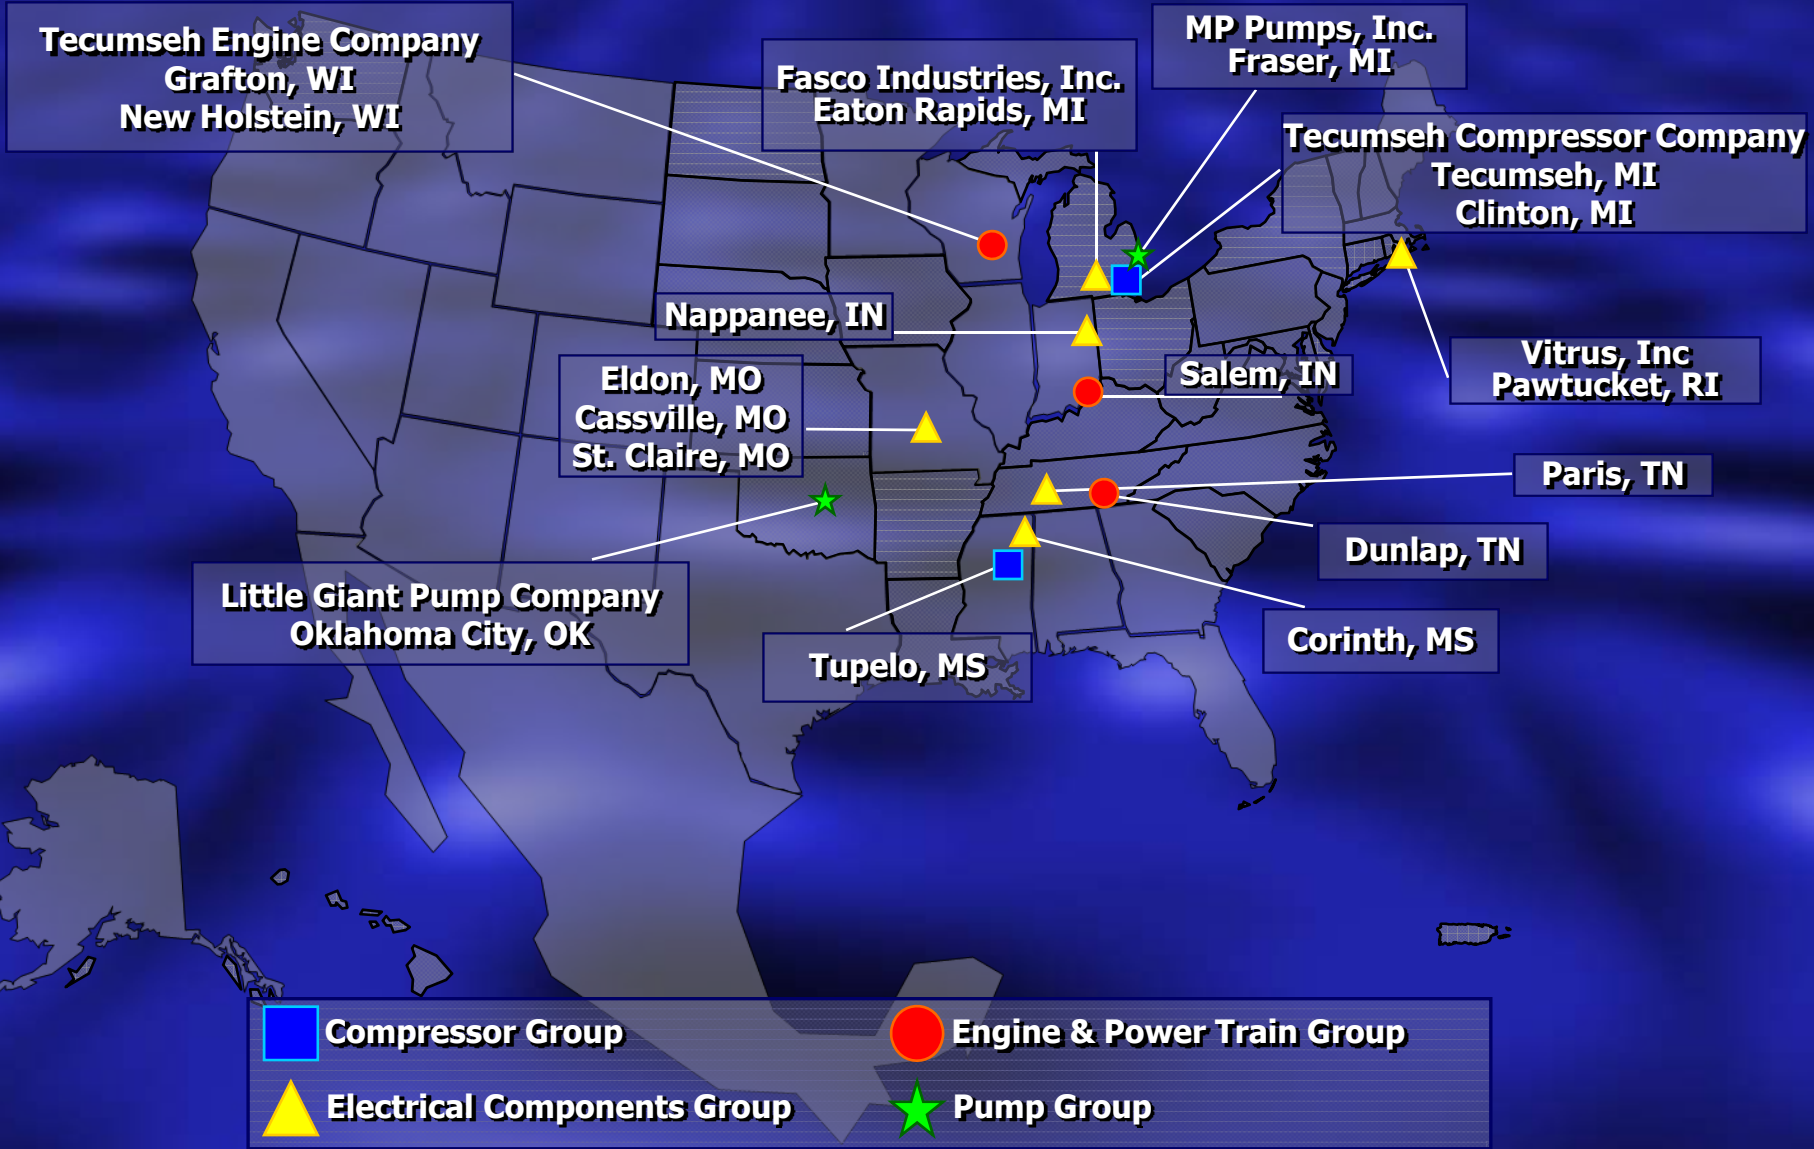

Software

Hardware

Controls

PUMPS

Little Giant
Your Solution Innovator

Sales by Market Segments

Tecumseh North America

Tecumseh Worldwide

35 Facilities Worldwide, employ 22,000 people
Serving customers in over 100 countries

TECUMSEH PRODUCTS COMPANY

☐ HEADCOUNT : 24 000 EMPLOYEES.

☐ NINE SUBSIDIARIES WORLD- WIDE.

Tecumseh, MI

Group Headquarter