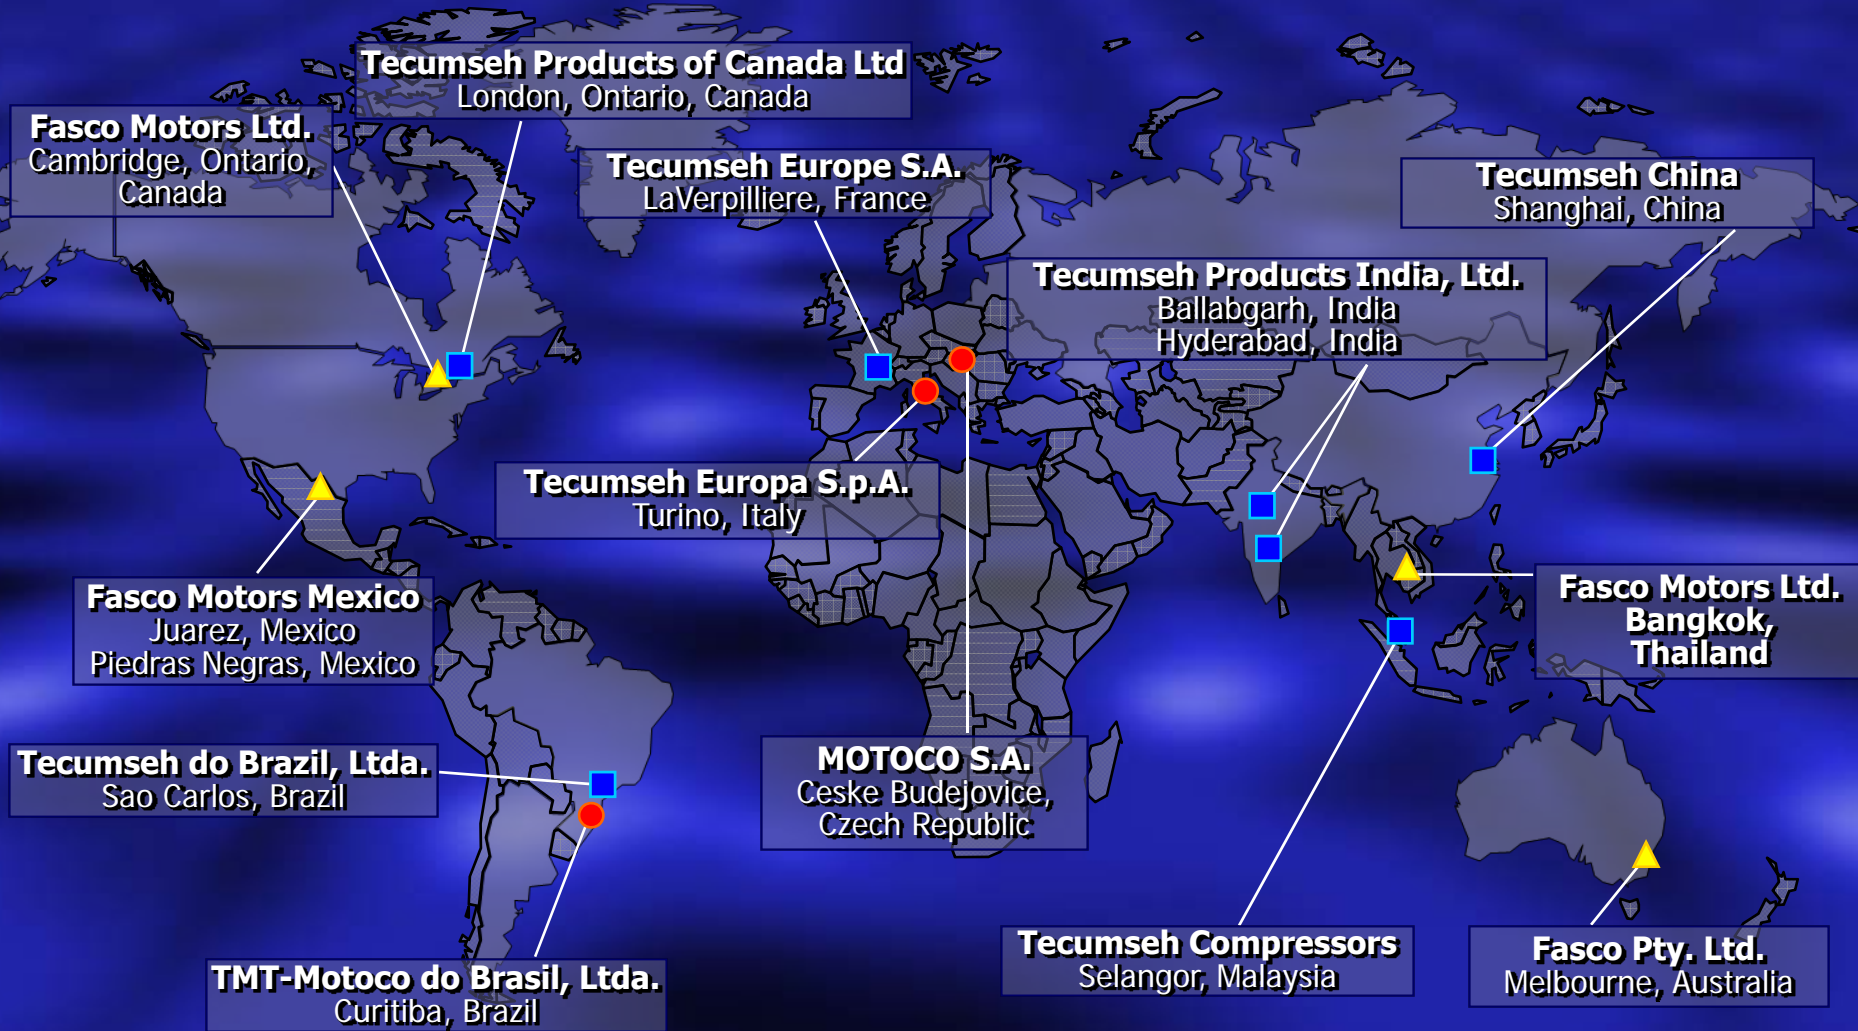

Software

Hardware

Controls

PUMPS

Little Giant
Your Solution Innovator

Sales by Market Segments

Tecumseh North America

Tecumseh Worldwide

35 Facilities Worldwide, employ 22,000 people
Serving customers in over 100 countries

TECUMSEH PRODUCTS COMPANY

☐ HEADCOUNT : 24 000 EMPLOYEES.

☐ NINE SUBSIDIARIES WORLD- WIDE.

Tecumseh, MI

Group Headquarter